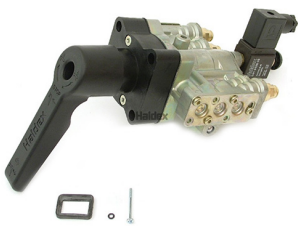

HAL852993006H

GEN 3 MOUNTING BRACKET (TOP MOUNT)

HAL852993006E

GEN 3 MOUNTING BRACKET (SIDE MOUNT)

HAL338051101

COLAS RAISE LOWER VALVE 8MM PORTS

HAL338051111

COLAS RAISE LOWER VALVE 8MM PORTS
C/W 13-4 PNEUMATIC PORT

HAL338051121

COLAS RAISE LOWER VALVE 8MM PORTS
C/W FILTER

HAL338054001

COLAS RAISE LOWER VALVE 10MM PORTS

HAL338061201

COLAS RAISE LOWER VALVE
2 X 8MM + 1 X 12MM ROLL OFF

**HAL338062201**

COLAS RAISE LOWER VALVE
2 X 8MM + 1 X 12MM ROLL ON/ROLL OFF

**HAL338071101**

COLAS+ RAISE LOWER VALVE 8MM PORTS
C/W RETURN TO RIDE HEIGHT

**HAL338071131**

COLAS RAISE LOWER VALVE 10MM PORTS
C/W RETURN TO RIDE HEIGHT

**HAL814001332**

AUX CONNECTION CABLE COLAS/ILAS-E 4M