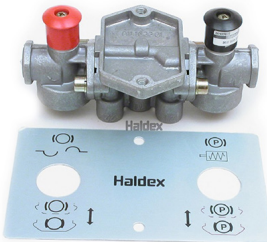

HAL352044001

ABS PARK / SHUNT VALVE