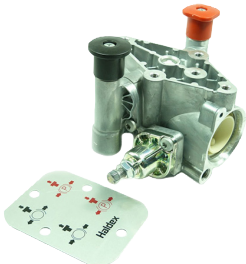

LEVELLING VALVE M12 (EGP)

**HAL612035051**

LEVELLING VALVE 8MM PORTS EGP 3.0

**HAL612046461**LEVELING VALVE 8MM PORTS EGP 3.0
2ND RIDE HEIGHT AT 10 DEG**HAL612056001**

LEVELLING VALVE 8MM PORTS EGP 4.0

**HAL612056021**

LEVELING VALVE 8MM PORTS EGP

**HAL612057001**

LEVELLING VALVE 8MM PORTS

**HAL815030001**

HEIGHT SENSOR

**HAL48100225**

LEVELLING VALVE LINKAGE

**HAL48100287**

LEVELING VALVE LINKAGE KIT

**HAL612025001**

LEVEL VALVE LINKAGE KIT

**HAL352067101**

TRAILER CONTROL MODULE TRCM

**HAL352067601**

TRAILER CONTROL MODULE TRCM+

**HAL352075001**