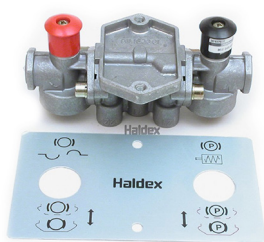

HAL352045001

PARK / SHUNT VALVE