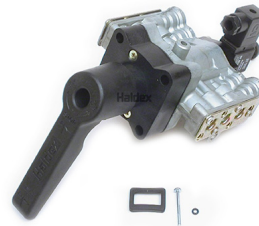

HAL852993006H

GEN 3 MOUNTING BRACKET (TOP MOUNT)

HAL852993006E

GEN 3 MOUNTING BRACKET (SIDE MOUNT)

HAL338051101

COLAS RAISE LOWER VALVE 8MM PORTS

HAL338051111

COLAS RAISE LOWER VALVE 8MM PORTS
C/W 13-4 PNEUMATIC PORT

HAL338051121

COLAS RAISE LOWER VALVE 8MM PORTS
C/W FILTER

HAL338054001

COLAS RAISE LOWER VALVE 10MM PORTS

HAL338061201

COLAS RAISE LOWER VALVE
2 X 8MM + 1 X 12MM ROLL OFF

**HAL338062201**

COLAS RAISE LOWER VALVE
2 X 8MM + 1 X 12MM ROLL ON/ROLL OFF

**HAL338071101**

COLAS+ RAISE LOWER VALVE 8MM PORTS
C/W RETURN TO RIDE HEIGHT

**HAL338071131**

COLAS RAISE LOWER VALVE 10MM PORTS
C/W RETURN TO RIDE HEIGHT

**HAL814001332**

AUX CONNECTION CABLE COLAS/ILAS-E 4M