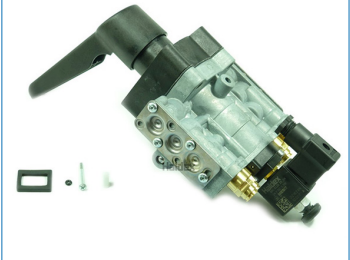

HAL852993006H

GEN 3 MOUNTING BRACKET (TOP MOUNT)

HAL852993006E

GEN 3 MOUNTING BRACKET (SIDE MOUNT)

HAL338051101

COLAS RAISE LOWER VALVE 8MM PORTS

HAL338051111

COLAS RAISE LOWER VALVE 8MM PORTS
C/W 13-4 PNEUMATIC PORT