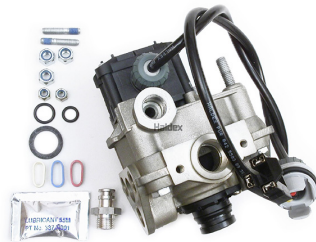

HAL950800306

EB+ MODULATOR RELAY VALVE 1M 24V

HAL950823034

GEN 3 PREMIUM MODULATOR
2M/3M - 2S/4S

HAL9508231C

HALDEX GEN 3 EBS MODULATOR
2M - 2S/4S

HAL9508231C3M

GEN 3 PREMIUM MODULATOR
2M/3M - 2S/4S